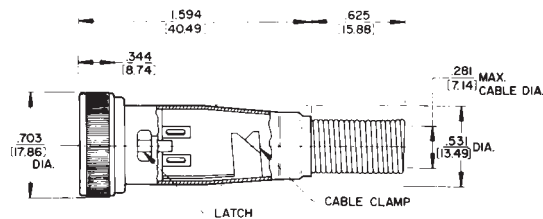

SLIM-LINE CONNECTORS

SL40 CORD PLUG with Coupler Ring

SL40M (typical)

SL41 CORD PLUG without Coupler Ring

SL41F (typical)

DIMENSIONS ARE FOR REFERENCE ONLY $\frac{\text{Inch}}{\text{(mm)}}$

NOTE: Contact your Switchcraft Representative for price and delivery.