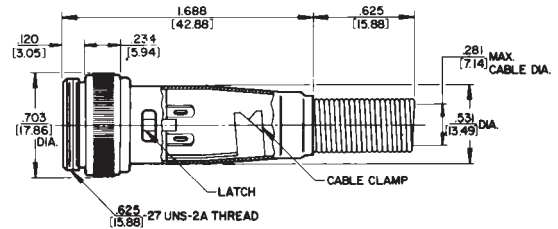

SLIM-LINE CONNECTORS

SL40 CORD PLUG with Coupler Ring

SL40M (typical)

SL41 CORD PLUG without Coupler Ring

SL41F (typical)

DIMENSIONS ARE FOR REFERENCE ONLY $\frac{\text{Inch}}{\text{(mm)}}$

NOTE: Contact your Switchcraft Representative for price and delivery.