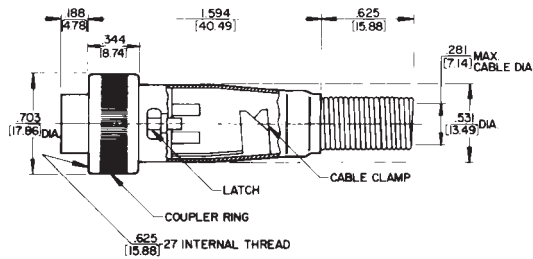

SLIM-LINE CONNECTORS

SL40 CORD PLUG with Coupler Ring

SL40M (typical)

SL41 CORD PLUG without Coupler Ring

SL41F (typical)

DIMENSIONS ARE FOR REFERENCE ONLY $\frac{\text{Inch}}{\text{(mm)}}$

NOTE: Contact your Switchcraft Representative for price and delivery.