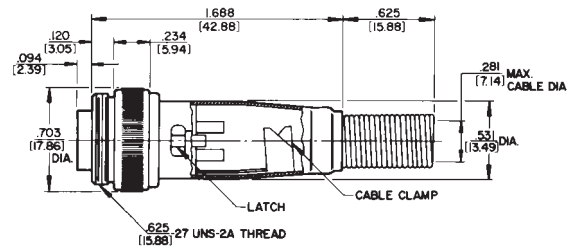

SLIM-LINE CONNECTORS

SL40 CORD PLUG with Coupler Ring

SL40M (typical)

SL41 CORD PLUG without Coupler Ring

SL41F (typical)

DIMENSIONS ARE FOR REFERENCE ONLY $\frac{\text{Inch}}{\text{(mm)}}$

NOTE: Contact your Switchcraft Representative for price and delivery.